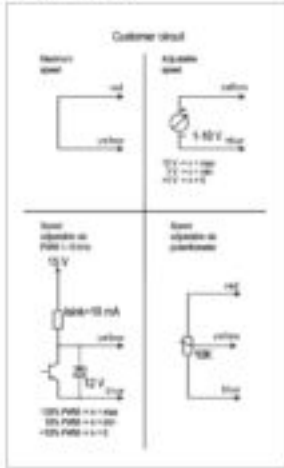

ECO110P/700 FLOW

Speed Controller

Vilpe Oy Ab

Kauppatie 9, FI-65610 Mustasaari
Telephone +358 20 123 3200

24.07.2020

Sales & Technical Support | FI +358 20 123 3233 | EN +358 20 123 3222 | RU +358 20 123 3290 | SE +46 70 511 2020 | PL +48 71 740 2623
myynti@sktuote.fi | sales@sktuote.fi

FI: Pidätämme oikeuden muutoksiin ilman ennakkoilmoitusta.
SE: Vi reserverar oss för eventuella ändringar och fel i produktinformationen.
EN: We reserve the right to change these terms and conditions at any time.

RU: Мы оставляем за собой право на внесение изменений без предварительного уведомления.
PL: Zachowujemy prawo do zmian bez wcześniejszej informacji.
DE: Technische Änderungen behalten wir uns ohne vorherige Ankündigung vor.