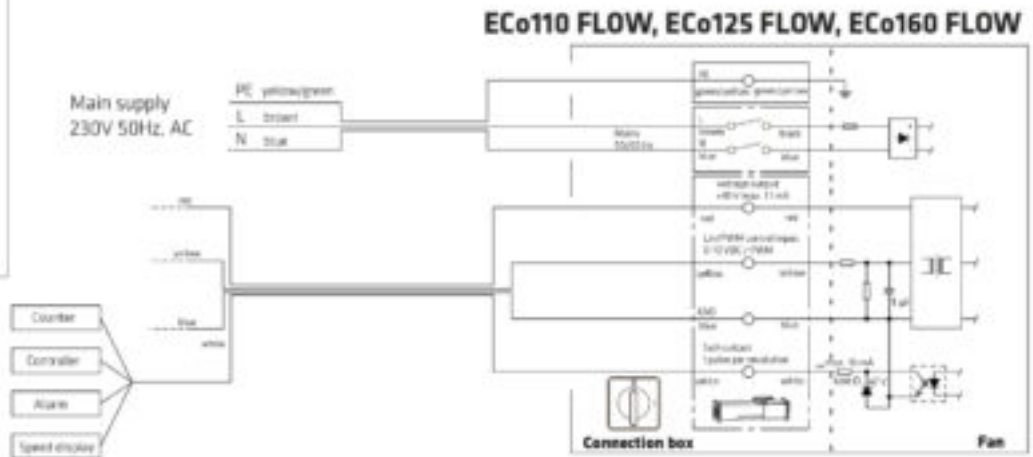

ECO110P/700 FLOW

Speed Controller

Vilpe Oy Ab

Kauppatie 9, FI-65610 Mustasaari
Telephone +358 20 123 3200

24.07.2020

Sales & Technical Support | FI +358 20 123 3233 | EN +358 20 123 3222 | RU +358 20 123 3290 | SE +46 70 511 2020 | PL +48 71 740 2623
myynti@sktuote.fi | sales@sktuote.fi

FI: Pidätämme oikeuden muutoksiin ilman ennakkoilmoitusta.
SE: Vi reserverar oss för eventuella ändringar och fel i produktinformationen.
EN: We reserve the right to change these terms and conditions at any time.

RU: Мы оставляем за собой право на внесение изменений без предварительного уведомления.
PL: Zachowujemy prawo do zmian bez wcześniejszej informacji.
DE: Technische Änderungen behalten wir uns ohne vorherige Ankündigung vor.